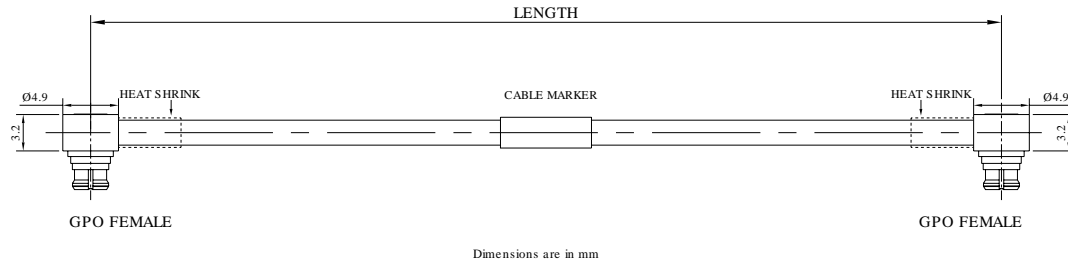

**GPO (SMP) Female Right Angle to GPO (SMP) Female Right Angle Cable Using RG-405SS Flexible Coax, DC - 18GHz** P/N: FRF71-GPWFGPWF-XXX

## Connectors Configuration

	Connector 1	Connector 2
Connector Series	GPO(SMP)	GPO(SMP)
Connector Polarity	Standard	Standard
Connector Gender	Female	Female
Connector Impedance (Ohm)	50	50
Connector Mount Method	None	None
Connector Body Style	Right Angle	Right Angle
Connector Body Material	Beryllium Copper	Beryllium Copper
Connector Body Plating	Gold	Gold

GPO (SMP) Female Right Angle to GPO (SMP) Female Right Angle **P/N: FRF71-GPWFGPWF-XXX**  
Cable Using RG-405SS Flexible Coax, DC - 18GHz