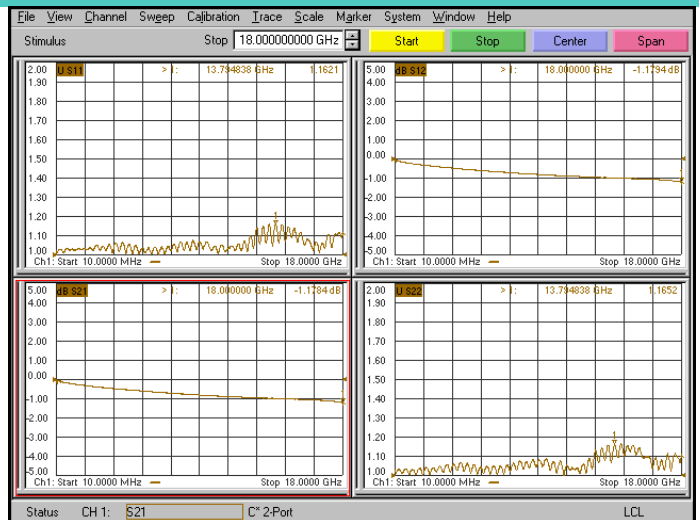

Environmental Specifications

RoHS Compliant

Yes

Operating Temperature Range

-40°C to +125°C

Test Report for Cable assembly

*Note: Test Cable Assembly Length = 200 mm

*Note: Test Cable Assembly Length = 250 mm