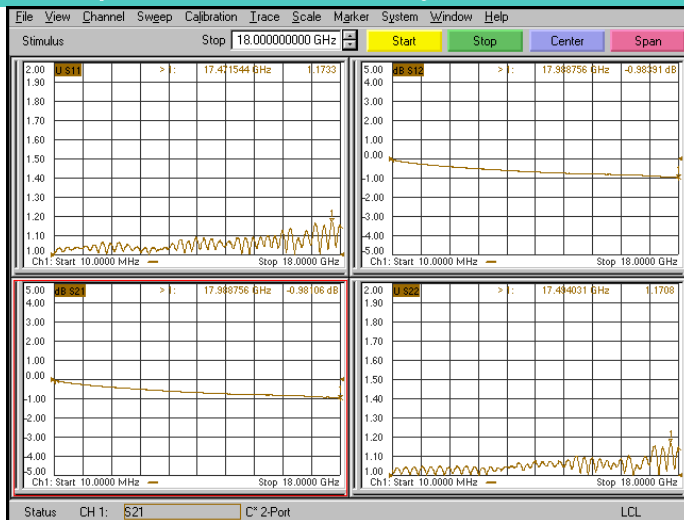

Environmental Specifications

RoHS Compliant

Yes

Operating Temperature Range

-40°C to +125°C

Test Report for Cable assembly

*Note: Test Cable Assembly Length = 200 mm

*Note: Test Cable Assembly Length = 250 mm