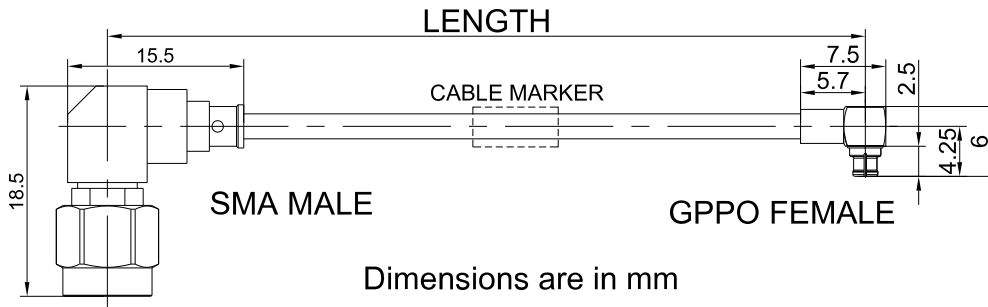

P/N: FR711-SMWM1GPPWF-XXX

SMA Right Angle Male to GPPO(Mini-SMP) Right Angle Female Cable Assembly | .086" Semi-Flexible Coax Cable Without FEP Jacket | DC - 18GHz

Connectors Configuration

| | Connector 1 | Connector 2 |
|---------------------------|-------------|----------------|
| Connector Series | SMA | GPPO(Mini-SMP) |
| Connector Polarity | Standard | Standard |
| Connector Gender | Male | Female |
| Connector Impedance (Ohm) | 50 | 50 |
| Connector Body Style | Right Angle | Right Angle |
| Connector Body Material | Brass | Brass |
| Connector Body Plating | Gold | Gold |

Cable Configuration

| | |
|--------------------------|---|
| Cable Type | .086" Semi-Flexible cable |
| Cable Impedance (Ohm) | 50 |
| Inner Conductor Material | Silver Plated Copper Covered Steel (SCCS) |
| Dielectric Material | Solid extruded PTFE |
| Number of Shields | 1 |
| Shield Layer 1 Material | Tin Plated Copper |
| Cable Diameter (mm) | 2.2 |
| Cable Color | Silver |
| Minimum Bend Radius (mm) | 6 |
| Capacitance (pF/m) | 94 |
| Velocity of Propagation | 71% |
| Shielding Effectiveness | < -110dB @ 1GHz |

Electrical Data

| Electrical Specifications for Different Length | | | | |
|--|-----------------------|------------|--------------------|----------------------------|
| Length (mm) | Length Tolerance (mm) | Frequency | VSWR / Return Loss | Insertion Loss \leq (dB) |
| 100 | ± 3 | DC - 18GHz | 15dB | 0.83 |
| 150 | ± 3 | | | 0.99 |
| 200 | ± 3 | | | 1.16 |
| 250 | ± 3 | | | 1.34 |
| 300 | ± 5 | | | 1.49 |
| 400 | ± 5 | | | 1.82 |
| 500 | ± 5 | | | 2.15 |

Environmental Specifications

RoHS Compliant

Yes

Operating Temperature Range

-40°C to +125°C

Test Report for Cable assembly

*Note: Test Cable Assembly Length = 200 mm

*Note: Test Cable Assembly Length = 250 mm