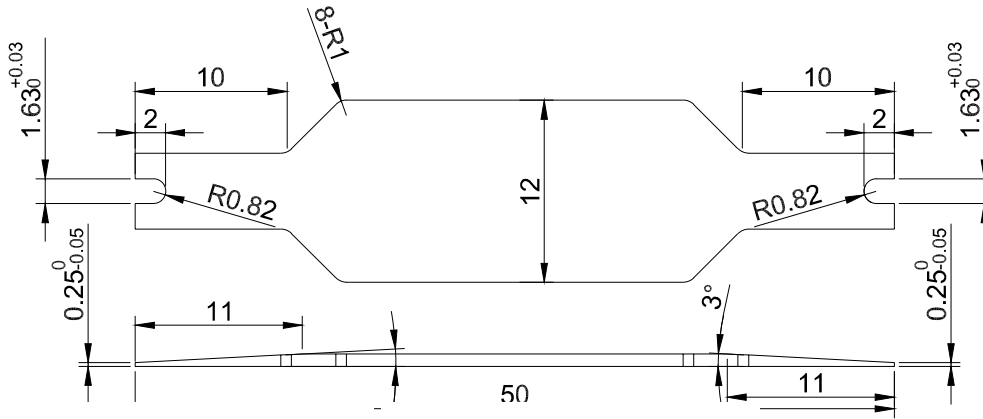

G3PO(SMPS) Female Straight Connector Pull-Out Tool

P/N: G3PO-T002

Product Configuration

Connector Series

G3PO(SMPS)

Mechanical Data

Body Material

Stainless Steel