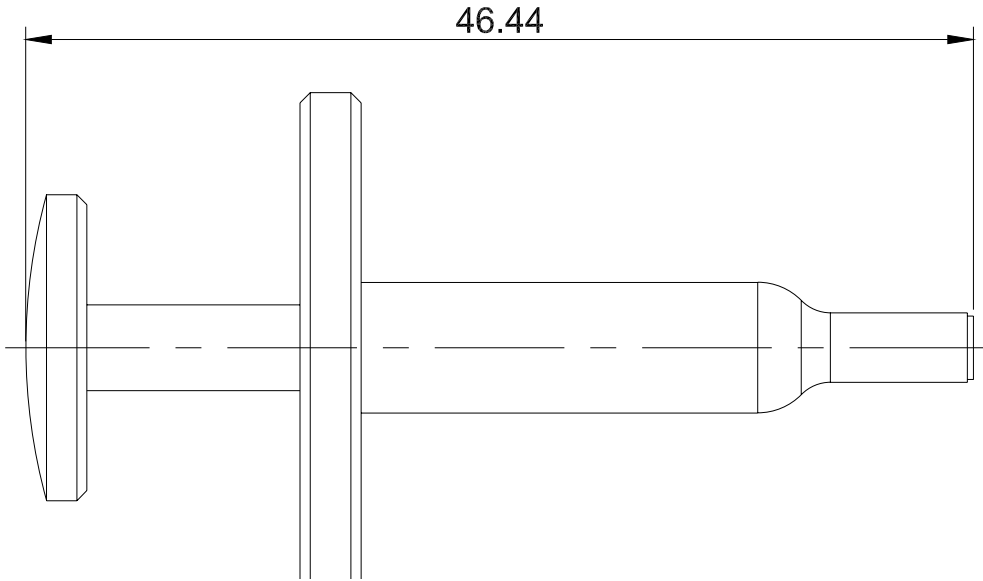

G3PO Bullet-Type Connectors puller tool used for pulling out and install.

P/N: G3PO-T001

Product Configuration

Connector Series

G3PO(SMPS)

Mechanical Data

Body Material

Stainless Steel